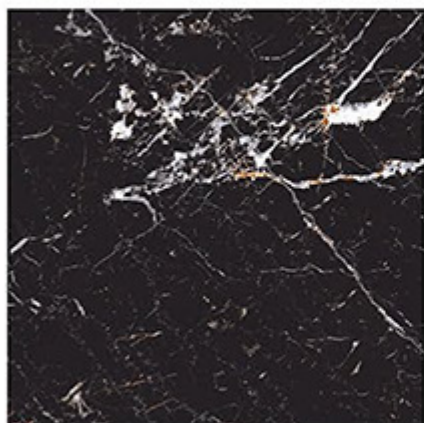

H-5036 COFFEE TRUNK

H-5045 STRATA FLAIR

H-5050 LAVA DARK

H-5038

■ RANDOM PHASE

H-5005 SNAP BUST

GLAZED
PORCELAIN
TILES
60x60cm

Series