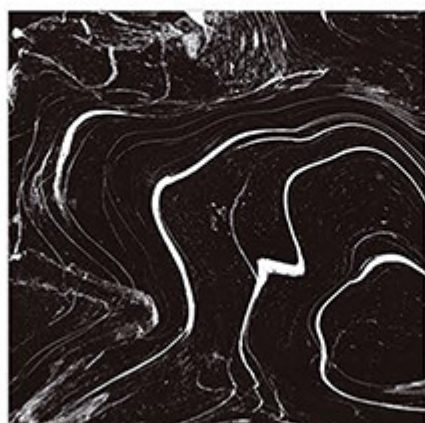

H-5050 LAVA DARK