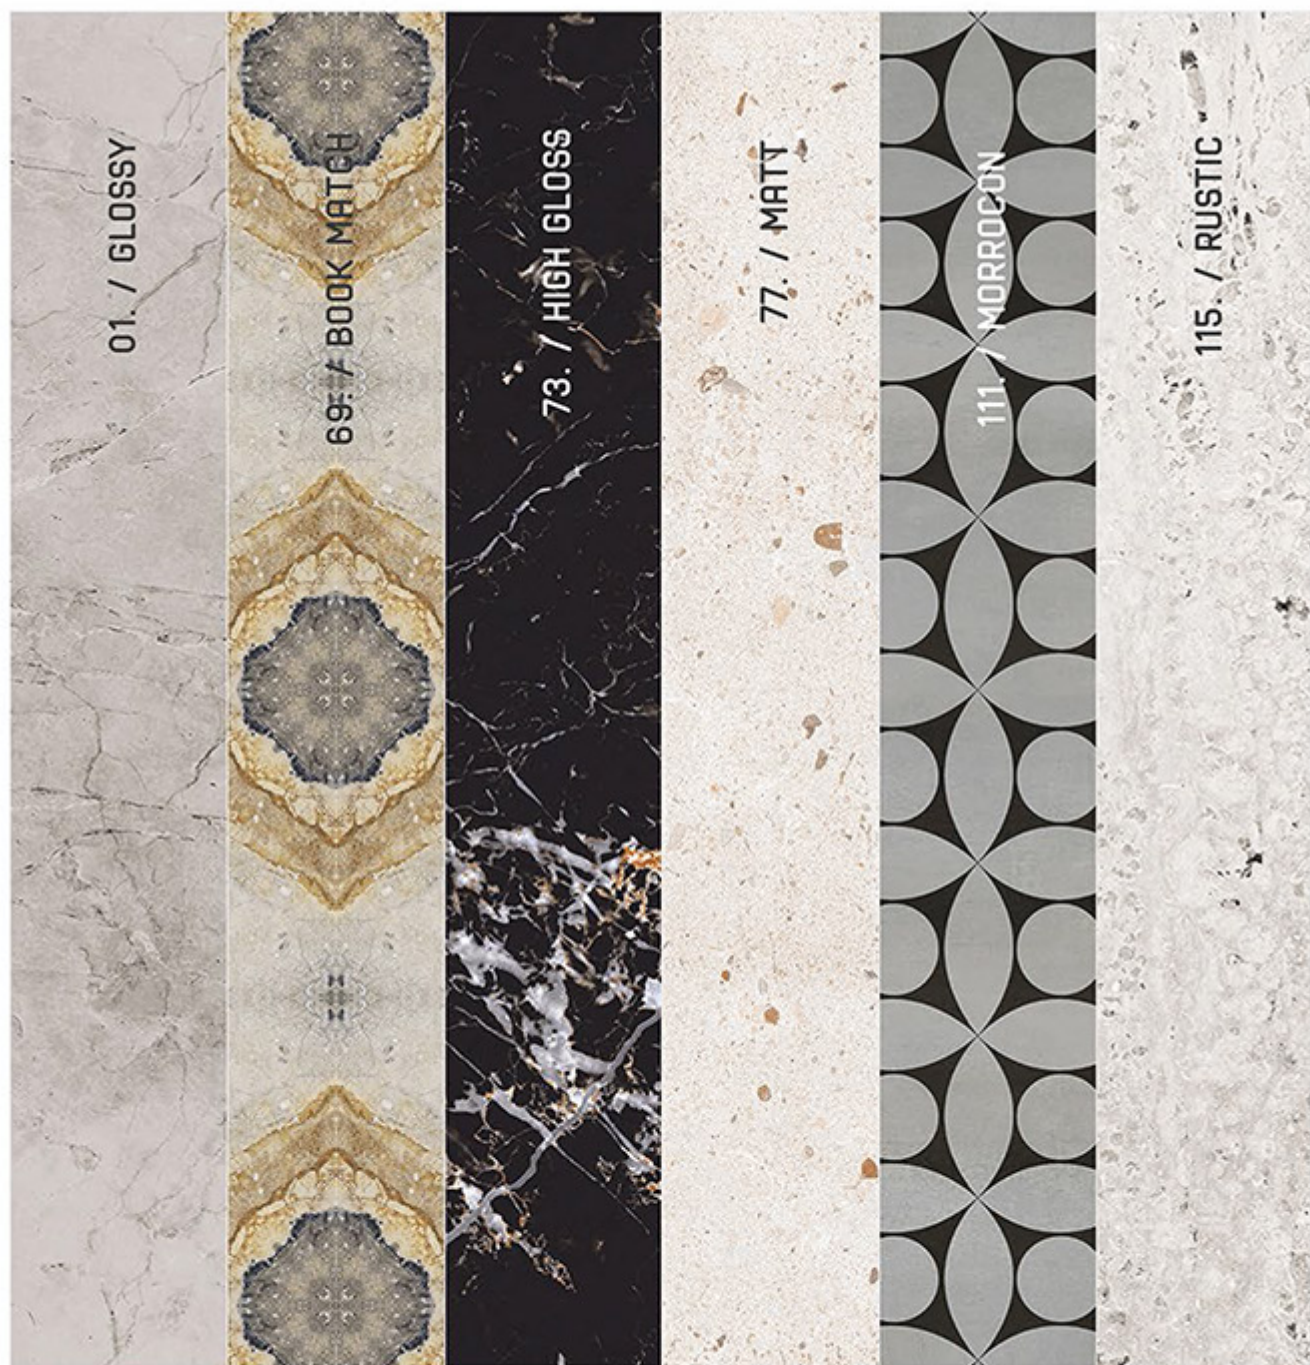

ZARKO GRANITO-OUR PRESENCE IN MORE THAN 55 COUNTRIES

INDEX

www.zarkogranito.com

600
X
600
MM

Signature of nature's beauty

A true beauty of nature that keep
inspiring us and we crafted greatness that became
signature for all of us.