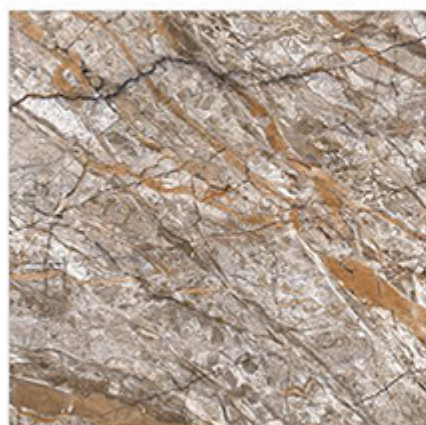

318 BELEZICA

GLAZED
PORCELAIN
TILES
60x60cm

Series

GLOSSY

Surface

POLISHED

Z A R K O

GRANITO PVT. LTD.