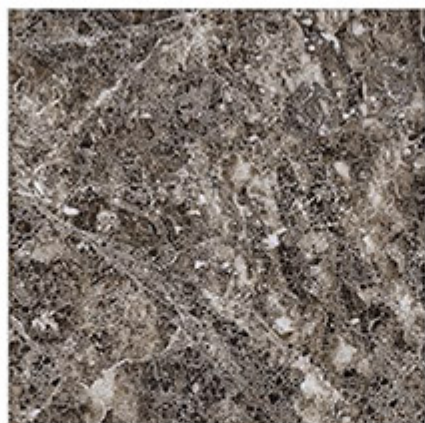

H-5023 GLAZE BLACK

GLAZED
PORCELAIN
TILES
60x60cm

Series

HIGH-GLOSS

Surface

POLISHED

Z A R K O
GRANITO PVT. LTD.

EMPRO NETY