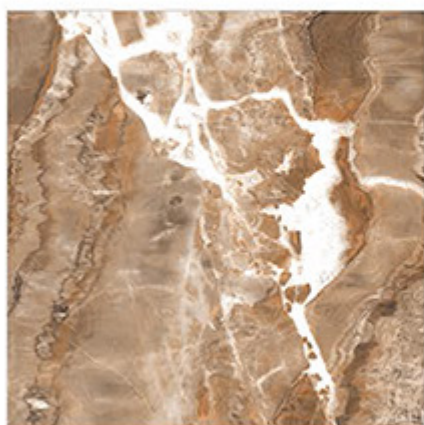

315 VECCHIANO BROWN

GLAZED
PORCELAIN
TILES
60x60cm

Series

GLOSSY

Surface

POLISHED

Z A R K O
GRANITO PVT. LTD.