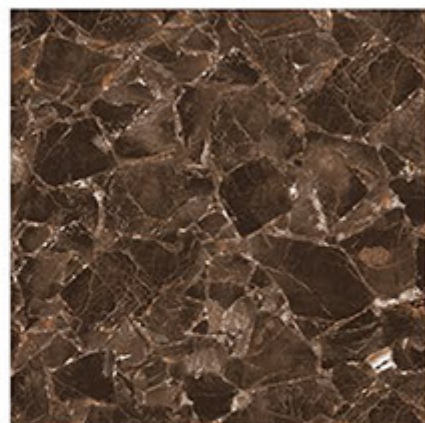

Series

HIGH-GLOSS

Surface

POLISHED

GLAZED
PORCELAIN
TILES

60x60cm

H-5023 GLAZE CHOCO

RANDOM PHASE