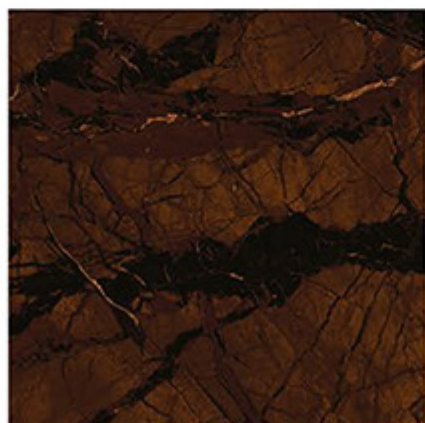

H-5021 GOLD MISTRY

GLAZED
PORCELAIN
TILES
60x60cm

Series

HIGH-GLOSS

Surface

POLISHED

H-5022 TANGLE SPACE

H-5024 CRYSTAL CRAVE